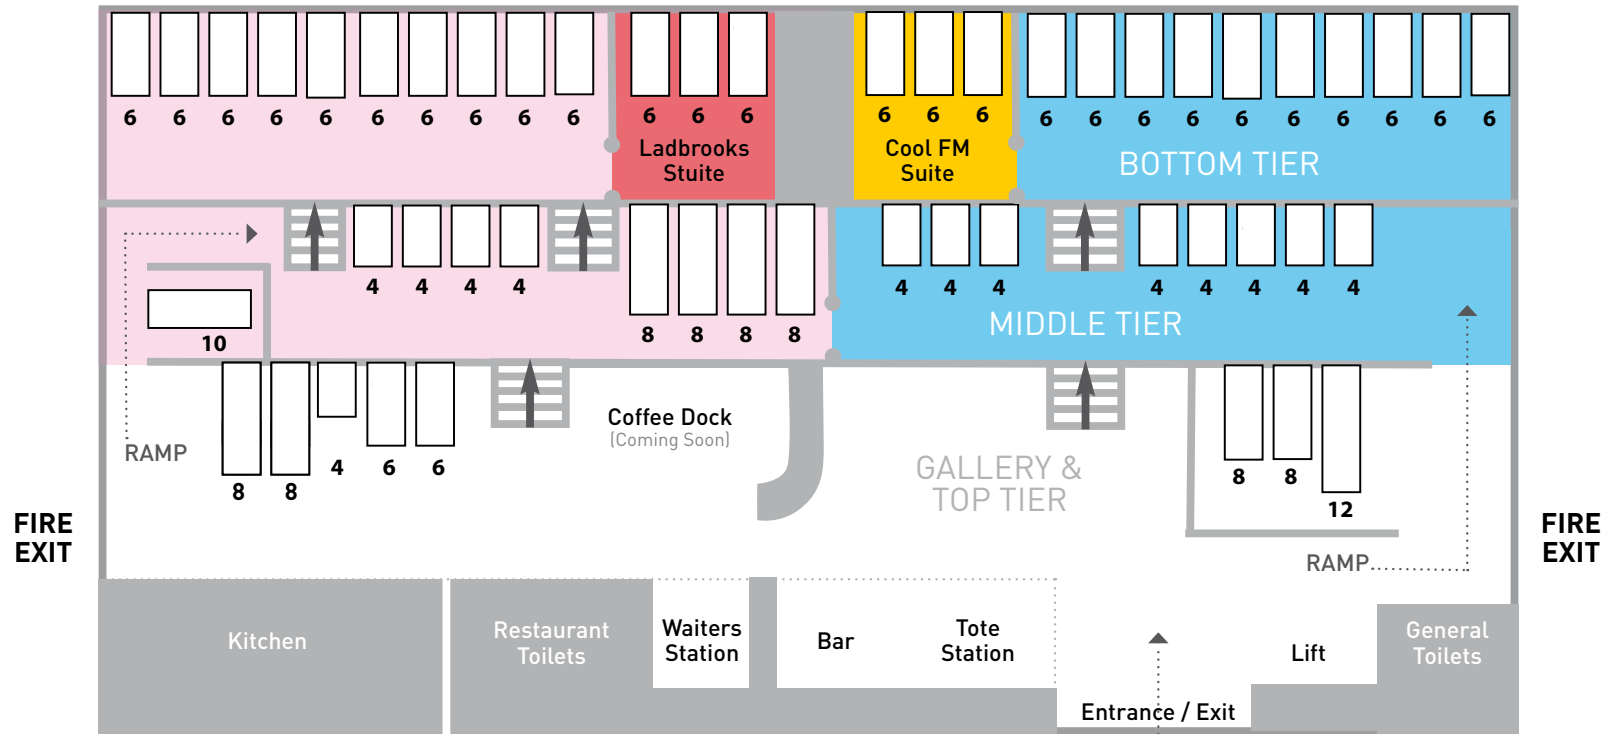

Grandstand RESTAURANT SEATING PLAN

PANORAMIC GLASS FRONT FOR UNOBSTRUCTED VIEWS

ADDRESS

Drumbo Park
57 Ballyskeagh Road
Lambeg
Lisburn
Co. Antrim
BT27 5TE

**RESERVATIONS
RACING OFFICE
FAX**

028 9061 0070
028 9061 1755
028 9030 1290